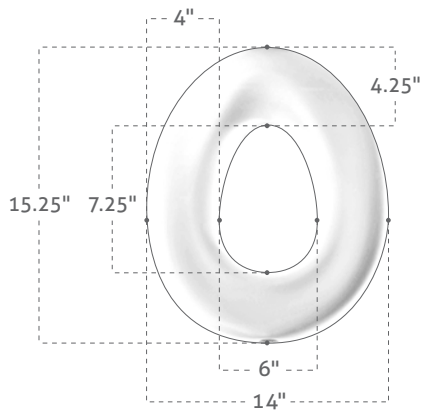

# Portable Potty Seat

5 year warranty

Convenient Comfort

Elongated Potty Seat

Round Potty Seat

Item	Cherry	Lilac	Lime	Aqua	Chocolate
Round Seat Cushion	74010001	74010002	74010003	74010004	74010005
Elongated Seat Cushion	74020001	74020002	74020003	74020004	74020005

Soft, comfortable support.

Plastic lined carry bag included.