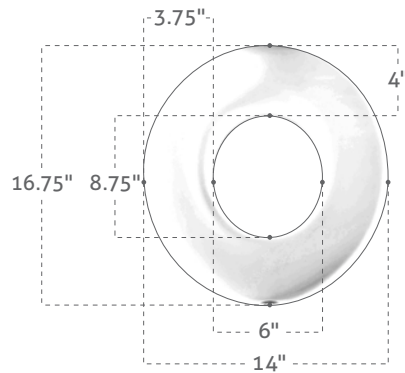

# Portable Potty Seat

5 year warranty

Convenient Comfort

Elongated Potty Seat

Round Potty Seat

Item	Cherry	Lilac	Lime	Aqua	Chocolate
Round Seat Cushion	74010001	74010002	74010003	74010004	74010005
Elongated Seat Cushion	74020001	74020002	74020003	74020004	74020005