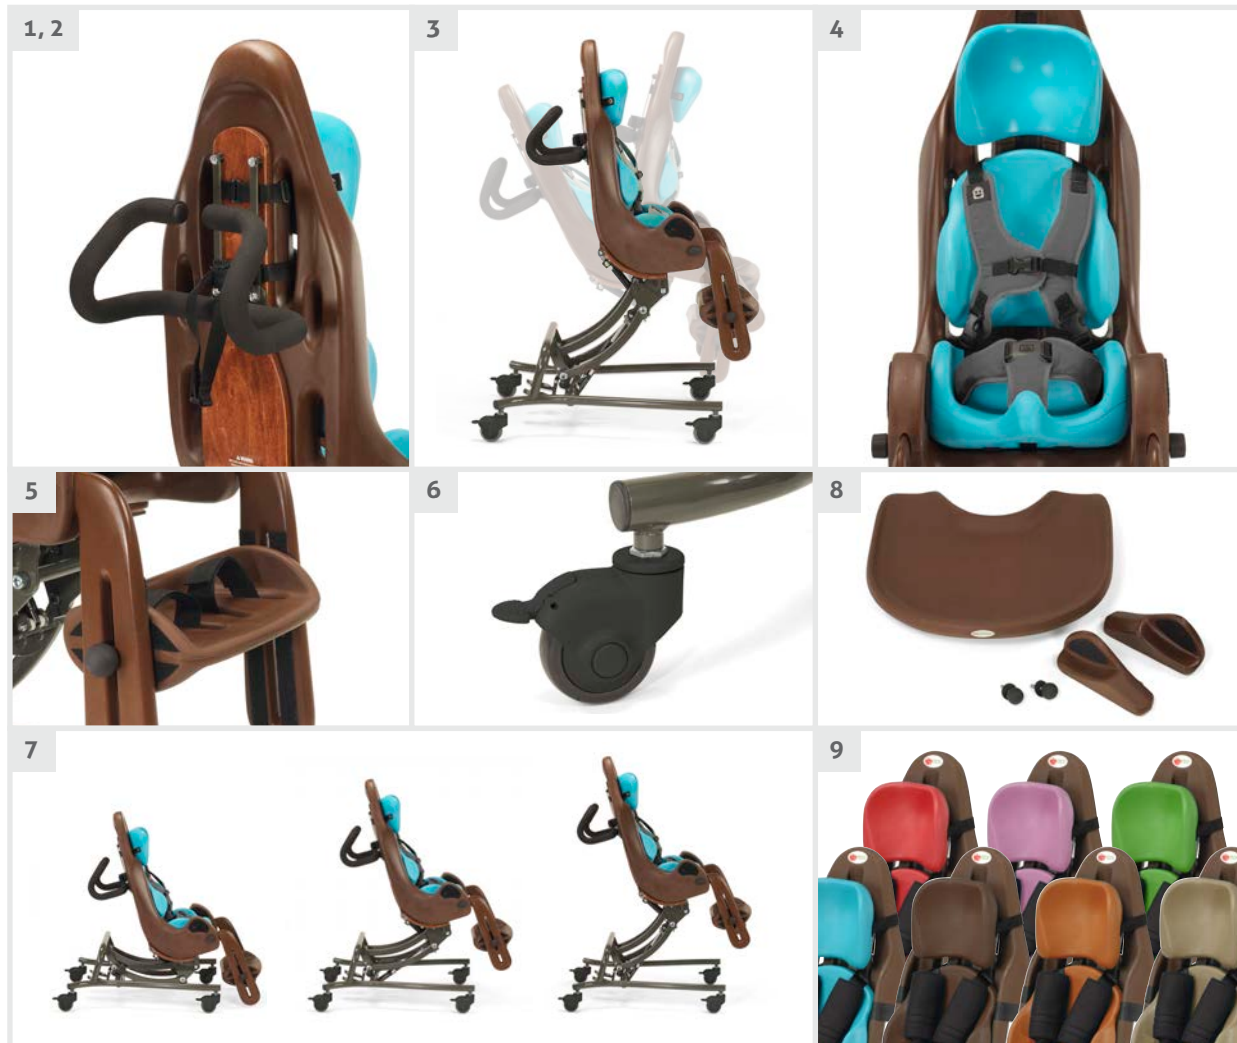

# Hi-Low (MPS) Seating System

Height Adjustable Seating with Built-in Growth

**NOW...** More seat cushion choices from Early Intervention to Adult!

**Now Available in  
Large and Small Sizes!**

- Affordable Customized Seating
- Tilt-in-Space with Child in Seat
- Floor to Table Height Adjustment
- Contoured Cushion Support
- Tool Free Adjustments
- Ergo Harness Design
- Soft-Touch® Material
- Latex-Free

**5** year warranty

See page 5 for warranty details

Optional Angle Adjustable Tray Shown

Easy lock 3" swivel casters.

-30° to 10° range of tilt-in-space.

30° Hip-Flex adjustment.

Optional adjustable tray.

Floor to table height.

# Hi-Low Features

- 1 **Ergonomic Push Handle**  
Comfortable Grip for all Heights
- 2 **Wood Accents**  
Added Structure with a Modern Design
- 3 **Tilt-in-Space**  
-30° to 10° range of Tilt Adjustment with Child in Seat
- 4 **Tool Free**  
Height Adjustment of All Cushions
- 5 **Footrest Angle, Depth & Height Adjustment**  
Allows for Optimal Positioning
- 6 **Swivel Locking Casters**  
All 4 Easy Lock 3" Swivel Casters for Safety & Control
- 7 **Hi-Low Adjustment**  
Raise & Lower with Child in Seat
- 8 **MPS Tray**  
79060155 Chocolate, Small  
79060355 Chocolate, Large
- 9 **Colorful Contoured Comfort**  
Vibrant Color Choices and Many Cushion Sizes Available