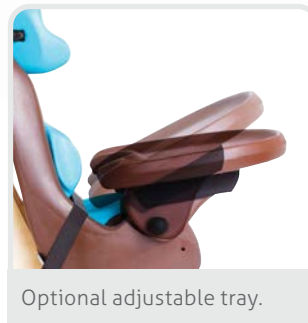

**5** year warranty

See page 5 for warranty details

Optional Angle Adjustable Tray Shown

Easy lock 3" swivel casters.

-30° to 10° range of tilt-in-space.

30° Hip-Flex adjustment.

Optional adjustable tray.

Floor to table height.

# Hi-Low Features

- 1 **Ergonomic Push Handle**  
Comfortable Grip for all Heights
- 2 **Wood Accents**  
Added Structure with a Modern Design
- 3 **Tilt-in-Space**  
-30° to 10° range of Tilt Adjustment with Child in Seat
- 4 **Tool Free**  
Height Adjustment of All Cushions
- 5 **Footrest Angle, Depth & Height Adjustment**  
Allows for Optimal Positioning
- 6 **Swivel Locking Casters**  
All 4 Easy Lock 3" Swivel Casters for Safety & Control
- 7 **Hi-Low Adjustment**  
Raise & Lower with Child in Seat
- 8 **MPS Tray**  
79060155 Chocolate, Small  
79060355 Chocolate, Large
- 9 **Colorful Contoured Comfort**  
Vibrant Color Choices and Many Cushion Sizes Available