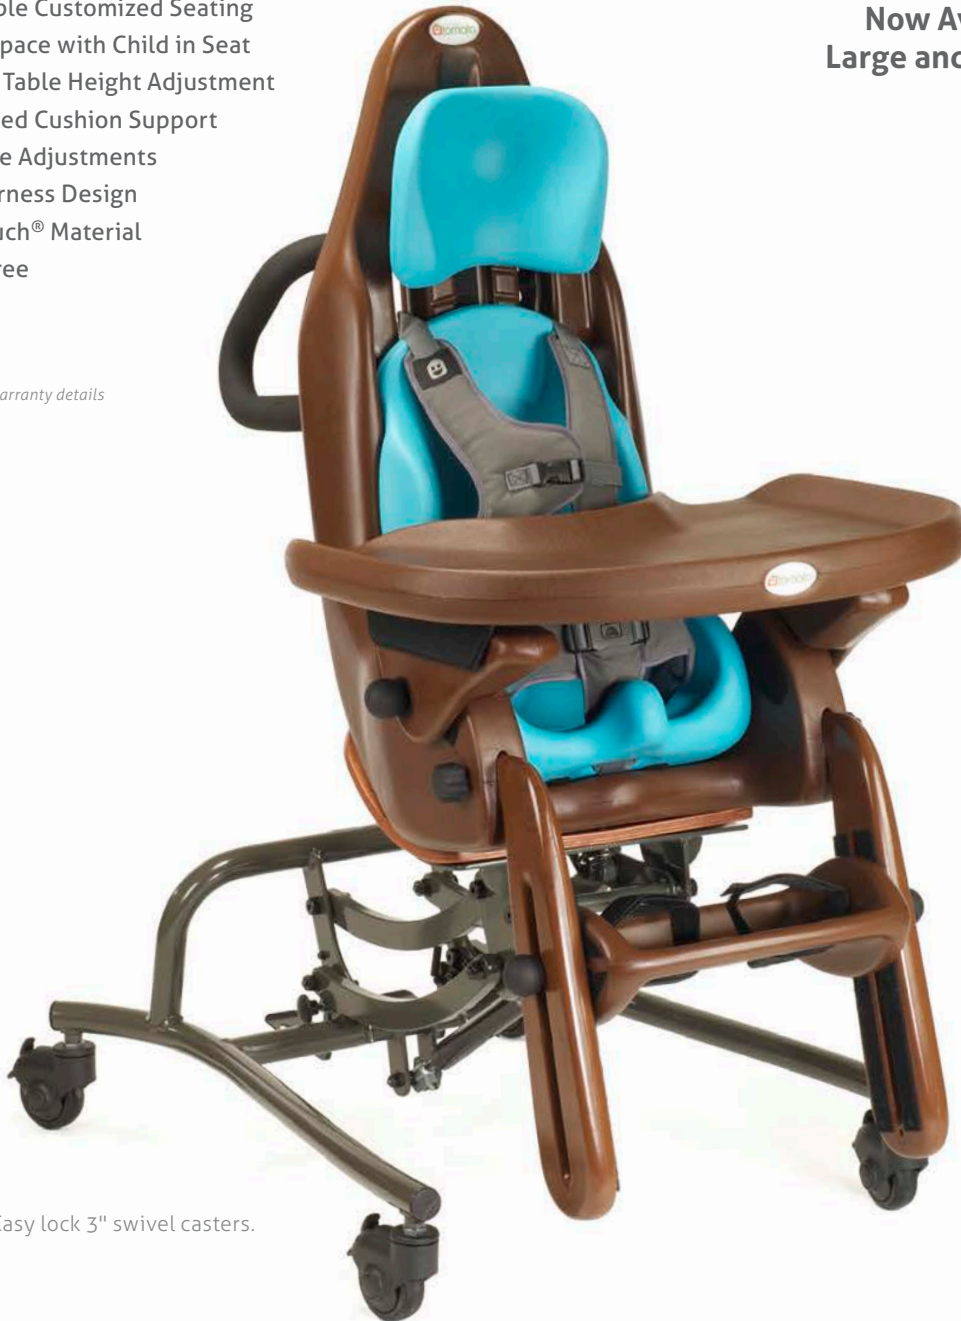

# Hi-Low (MPS) Seating System

Height Adjustable Seating with Built-in Growth

**NOW...** More seat cushion choices from Early Intervention to Adult!

**Now Available in  
Large and Small Sizes!**

- Affordable Customized Seating
- Tilt-in-Space with Child in Seat
- Floor to Table Height Adjustment
- Contoured Cushion Support
- Tool Free Adjustments
- Ergo Harness Design
- Soft-Touch® Material
- Latex-Free

**5** year warranty

See page 5 for warranty details

Optional Angle Adjustable Tray Shown

Easy lock 3" swivel casters.

-30° to 10° range of tilt-in-space.

30° Hip-Flex adjustment.

Optional adjustable tray.

Floor to table height.

# Hi-Low Features

- 1 **Ergonomic Push Handle**  
Comfortable Grip for all Heights
- 2 **Wood Accents**  
Added Structure with a Modern Design
- 3 **Tilt-in-Space**  
-30° to 10° range of Tilt Adjustment with Child in Seat
- 4 **Tool Free**  
Height Adjustment of All Cushions
- 5 **Footrest Angle, Depth & Height Adjustment**  
Allows for Optimal Positioning
- 6 **Swivel Locking Casters**  
All 4 Easy Lock 3" Swivel Casters for Safety & Control
- 7 **Hi-Low Adjustment**  
Raise & Lower with Child in Seat
- 8 **MPS Tray**  
79060155 Chocolate, Small  
79060355 Chocolate, Large
- 9 **Colorful Contoured Comfort**  
Vibrant Color Choices and Many Cushion Sizes Available