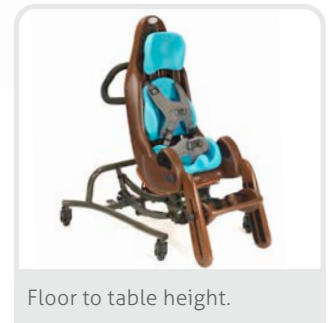

# Hi-Low (MPS) Seating System

Height Adjustable Seating with Built-in Growth

**NOW...** More seat cushion choices from Early Intervention to Adult!

**Now Available in  
Large and Small Sizes!**

- Affordable Customized Seating
- Tilt-in-Space with Child in Seat
- Floor to Table Height Adjustment
- Contoured Cushion Support
- Tool Free Adjustments
- Ergo Harness Design
- Soft-Touch® Material
- Latex-Free

**5** year warranty

See page 5 for warranty details

Optional Angle Adjustable Tray Shown

Easy lock 3" swivel casters.

-30° to 10° range of tilt-in-space.

30° Hip-Flex adjustment.

Optional adjustable tray.

Floor to table height.

# Hi-Low Features

- 1 **Ergonomic Push Handle**  
Comfortable Grip for all Heights
- 2 **Wood Accents**  
Added Structure with a Modern Design
- 3 **Tilt-in-Space**  
-30° to 10° range of Tilt Adjustment with Child in Seat
- 4 **Tool Free**  
Height Adjustment of All Cushions
- 5 **Footrest Angle, Depth & Height Adjustment**  
Allows for Optimal Positioning
- 6 **Swivel Locking Casters**  
All 4 Easy Lock 3" Swivel Casters for Safety & Control
- 7 **Hi-Low Adjustment**  
Raise & Lower with Child in Seat
- 8 **MPS Tray**  
79060155 Chocolate, Small  
79060355 Chocolate, Large
- 9 **Colorful Contoured Comfort**  
Vibrant Color Choices and Many Cushion Sizes Available