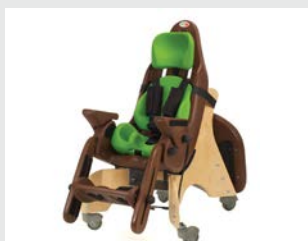

ML1

11"W x 11"D

ML3

12"W x 13"D

ML5

13"W x 15"D

ML7

13"W x 17"D

MPS Applications

MPS Seat only
Shown in Aqua/Chocolate.

Mobile Floor Base
Shown in Lime/Chocolate.

MPS on Push Chair
Shown in Lilac/Chocolate.

MPS Car Seat (see pg. 10)
Shown in Chocolate/Chocolate.

| | Small MPS Seat Cushions | | | | Large MPS Seat Cushions | | | |
|-------------------------|-------------------------|-----------|-----------|-----------|-------------------------|------------|-------------|----------------|
| MPS Seat Specifications | MS1 | MS3 | MS5 | MS7 | ML1 | ML3 | ML5 | ML7 |
| Target User Age | 9 mos - 3 yrs | 2 - 5 yrs | 4 - 8 yrs | 5 - 9 yrs | 6 - 9 yrs | 8 - 11 yrs | 10 - 14 yrs | 12 yrs - Adult |
| Target User Height | 28" - 37" | 32" - 43" | 40" - 50" | 43" - 52" | 45" - 58" | 48" - 60" | 48" - 62" | 58" - Adult |
| Maximum User Wt. | 80 lbs. | | | | 150 lbs. | | | |
| Seat Width | 7" | 9" | 10" | 10" | 11" | 12" | 13" | 13" |
| Seat Depth | 6" | 8" | 10" | 12" | 11" | 13" | 15" | 17" |
| Seat to Footrest | 6" - 16" | | | | 8" - 18" | | | |
| Top of Back Cushion | 11" - 16" | 15" - 20" | 15" - 20" | 15" - 20" | 15" - 20" | 19" - 22" | 19" - 22" | 19" - 22" |
| Top of Head Cushion | 18" - 23" | 21" - 26" | 21" - 26" | 21" - 26" | 24" - 28" | 26" - 30" | 26" - 30" | 26" - 30" |
| Hip Flex Angle | -15° to +15° | | | | -15° to +15° | | | |
| Floor to Seat Ht. | 15" | | | | 18" | | | |