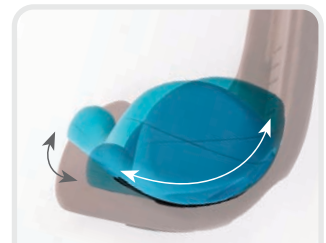

Shown in Pumpkin with Standard Headrest

Choose Your Shell Size

Customize Your Cushion Size (see pg. 8)

Small Shell (MS)
79040105

Large Shell (ML)
79040305

Shown in Lilac with Headrest with Laterals.

Hip-Flex® adjustment provides a range of positions between 15° of hip flexion and 15° of hip extension.